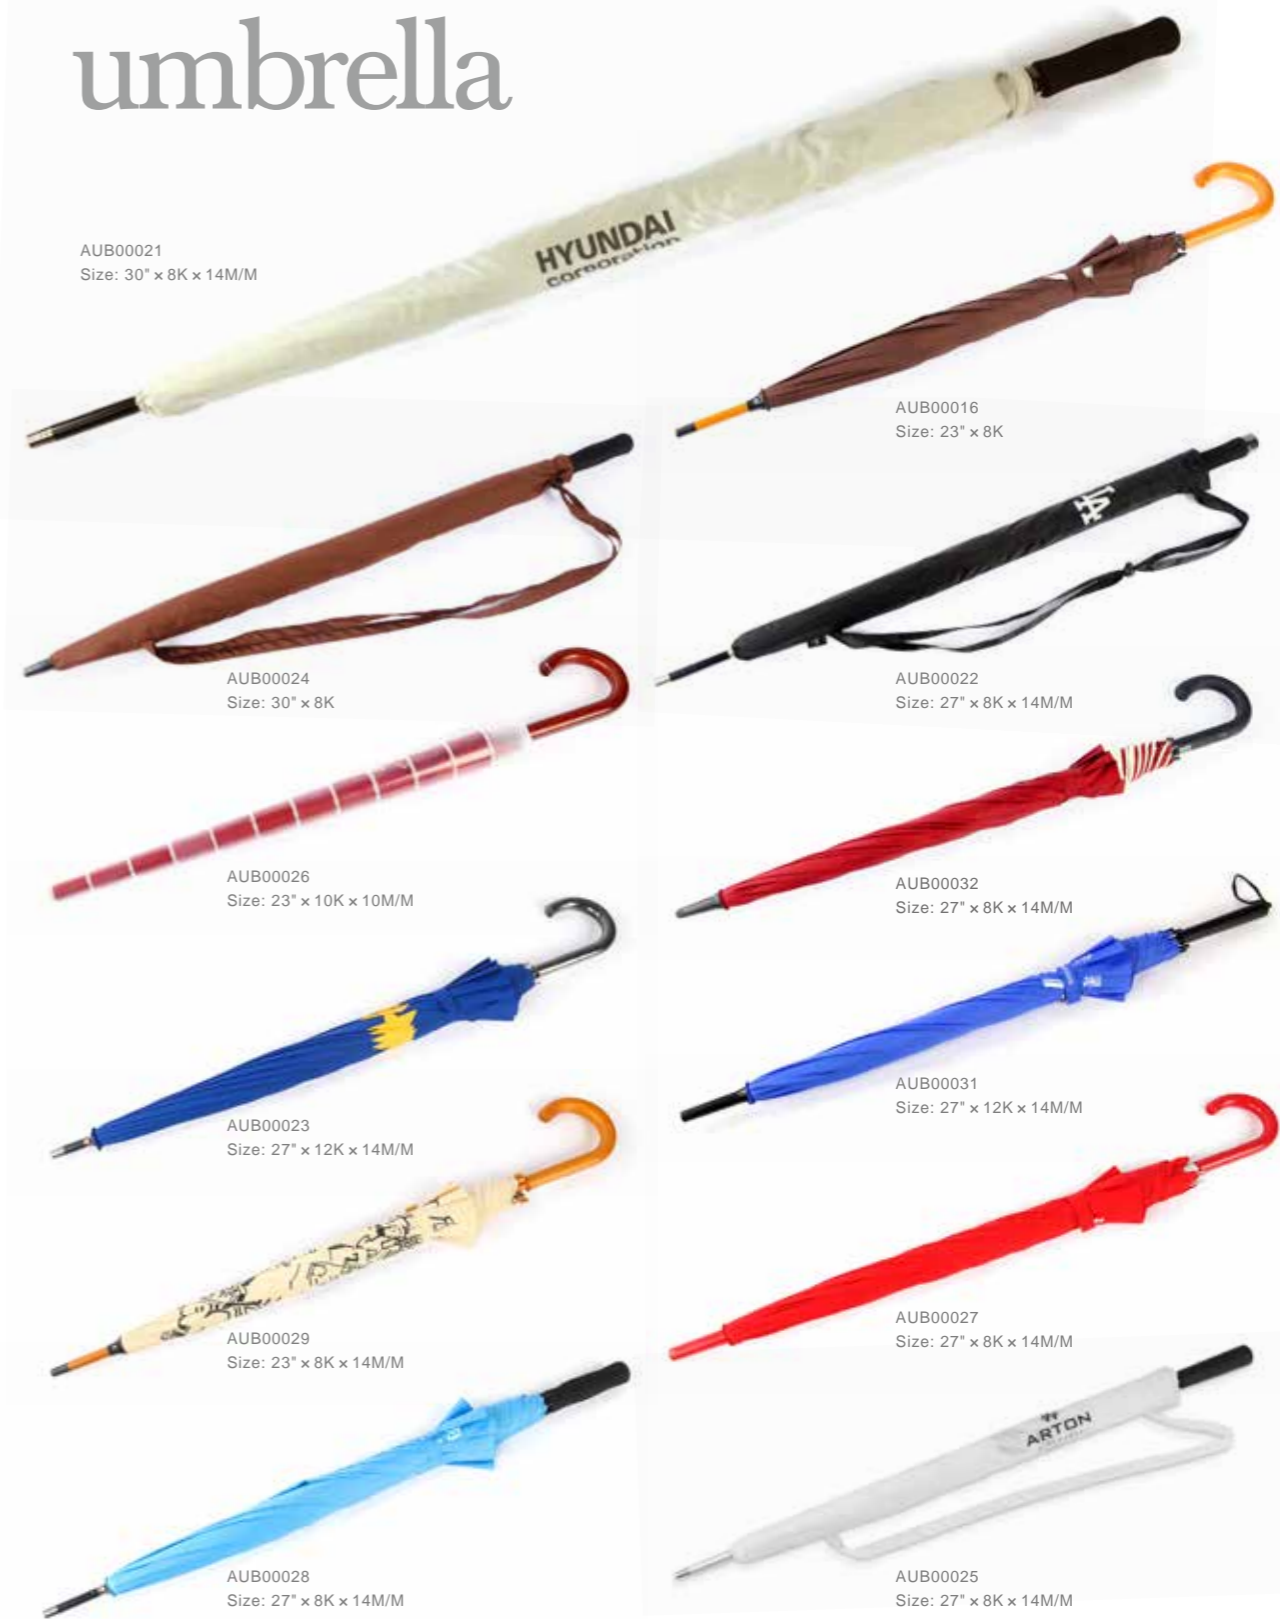

Coaster AAC00119 Size: 265 x 100 x 30mm	Consumable Box AAC00112 Size: 250 x 170 x 87mm	Tissue Box AAC00118 Size: 240 x 130 x 60mm	Towel Tray AAC00121 Size: 140 x 110 x 18mm
Tissue Box + Swab Box AAC00114 Size: 240 x 230 x 80mm	Terraced Rack AAC00116 Size: 300 x 200 x 160mm	Remote Base AAC00122 Size: 83 x 100 x 135mm	Consumable Box AAC00111 Size: 275 x 220 x 75mm
Double Tier Consumable Box AAC00113 Size: 245 x 185 x 95mm	Towel Tray AAC00120 Size: 255 x 120 x 30mm	Tea Packet Holder AAC00123 Size: 200 x 70 x 70mm	

umbrella

AUB00021
Size: 30" x 8K x 14M/M

AUB00016
Size: 23" x 8K

AUB00024
Size: 30" x 8K

AUB00022
Size: 27" x 8K x 14M/M

AUB00026
Size: 23" x 10K x 10M/M

AUB00032
Size: 27" x 8K x 14M/M

AUB00023
Size: 27" x 12K x 14M/M

AUB00031
Size: 27" x 12K x 14M/M

AUB00029
Size: 23" x 8K x 14M/M

AUB00027
Size: 27" x 8K x 14M/M

AUB00028
Size: 27" x 8K x 14M/M

AUB00025
Size: 27" x 8K x 14M/M